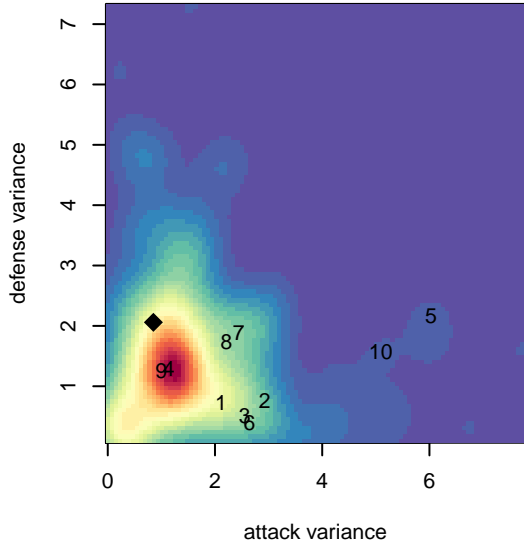

Three Rivers SC Black G02

Three Rivers SC
 Pasco, WA
 G02 total strength=1539
 attack=13.15 defense=12.79
 fall league = RCL G02 Div 1

alt names used:
 3-RIVERS 02 BLACK
 3-RIVERS 02 BLACK (WA)
 3RSC G02 RCL Black
 3RSC G02 RCL Black

Venues played:
 2017 WA Rush Cup GU16 Gold
 2017 RCL G02 Div 1
 2017 Timbers Winter Showcase 2002 FWRL U
 2017 WYS Championship G02

Three Rivers SC Black G02
 Dots are actual minus expected GF (blue circles) and GA (red triangles).
 Blue line is smoothed change in attack strength. Red is smoothed change in defense strength.

**attack and defense variance (black dot)
relative to other teams
and top 10 in region**

**attack and defense rating
relative to others at age
and all opponents in last 13 months**

Performance relative to 13 month average