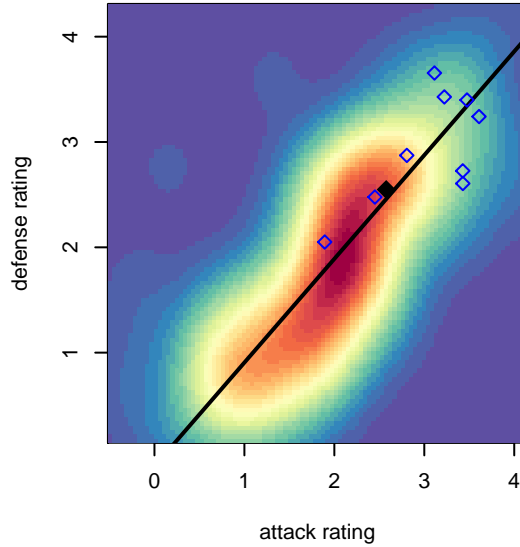

Three Rivers SC Black G02

Three Rivers SC
 Pasco, WA
 G02 total strength=1539
 attack=13.15 defense=12.79
 fall league = RCL G02 Div 1

alt names used:
 3-RIVERS 02 BLACK
 3-RIVERS 02 BLACK (WA)
 3RSC G02 RCL Black
 3RSC G02 RCL Black

Venues played:
 2017 WA Rush Cup GU16 Gold
 2017 RCL G02 Div 1
 2017 Timbers Winter Showcase 2002 FWRL U
 2017 WYS Championship G02

Three Rivers SC Black G02
 Dots are actual minus expected GF (blue circles) and GA (red triangles).
 Blue line is smoothed change in attack strength. Red is smoothed change in defense strength.

**attack and defense variance (black dot)
relative to other teams
and top 10 in region**

**attack and defense rating
relative to others at age
and all opponents in last 13 months**

Performance relative to 13 month average