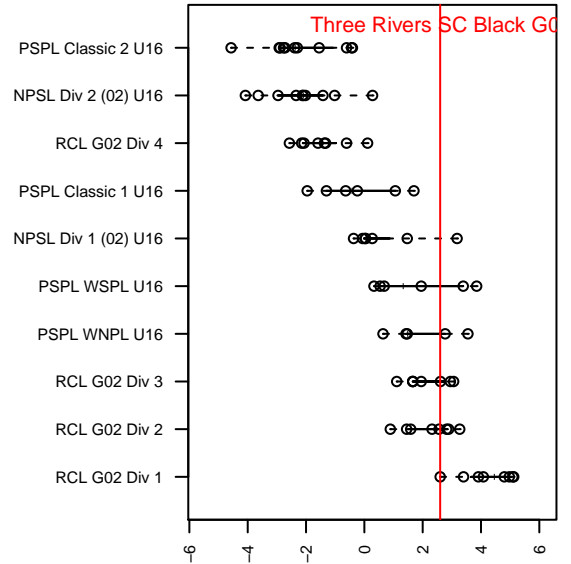

Three Rivers SC Black G02

Three Rivers SC
 Pasco, WA
 G02 total strength=1539
 attack=13.15 defense=12.79
 fall league = RCL G02 Div 1

alt names used:
 3-RIVERS 02 BLACK
 3-RIVERS 02 BLACK (WA)
 3RSC G02 RCL Black
 3RSC G02 RCL Black

Venues played:
 2017 WA Rush Cup GU16 Gold
 2017 RCL G02 Div 1
 2017 Timbers Winter Showcase 2002 FWRL U
 2017 WYS Championship G02

Three Rivers SC Black G02
 Dots are actual minus expected GF (blue circles) and GA (red triangles).
 Blue line is smoothed change in attack strength. Red is smoothed change in defense strength.

**attack and defense variance (black dot)
relative to other teams
and top 10 in region**

**attack and defense rating
relative to others at age
and all opponents in last 13 months**

Performance relative to 13 month average