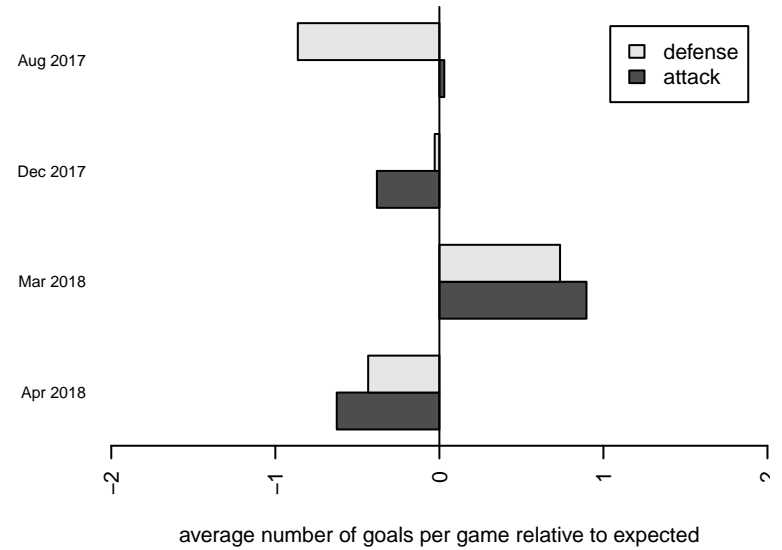

Performance relative to 13 month average