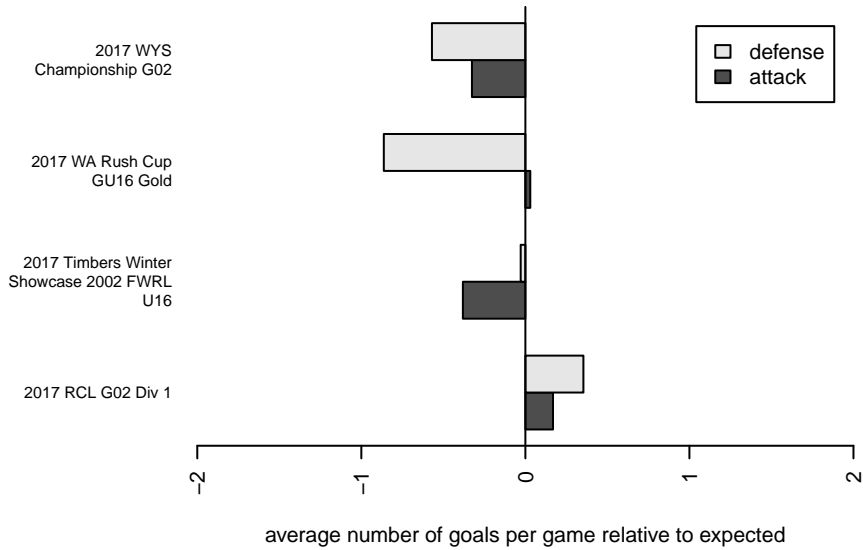

Three Rivers SC Black G02

Three Rivers SC
 Pasco, WA
 G02 total strength=1539
 attack=13.15 defense=12.79
 fall league = RCL G02 Div 1

alt names used:
 3-RIVERS 02 BLACK
 3-RIVERS 02 BLACK (WA)
 3RSC G02 RCL Black
 3RSC G02 RCL Black

Venues played:
 2017 WA Rush Cup GU16 Gold
 2017 RCL G02 Div 1
 2017 Timbers Winter Showcase 2002 FWRL U
 2017 WYS Championship G02

Three Rivers SC Black G02
 Dots are actual minus expected GF (blue circles) and GA (red triangles).
 Blue line is smoothed change in attack strength. Red is smoothed change in defense strength.

**attack and defense variance (black dot)
relative to other teams
and top 10 in region**

**attack and defense rating
relative to others at age
and all opponents in last 13 months**

Performance relative to 13 month average