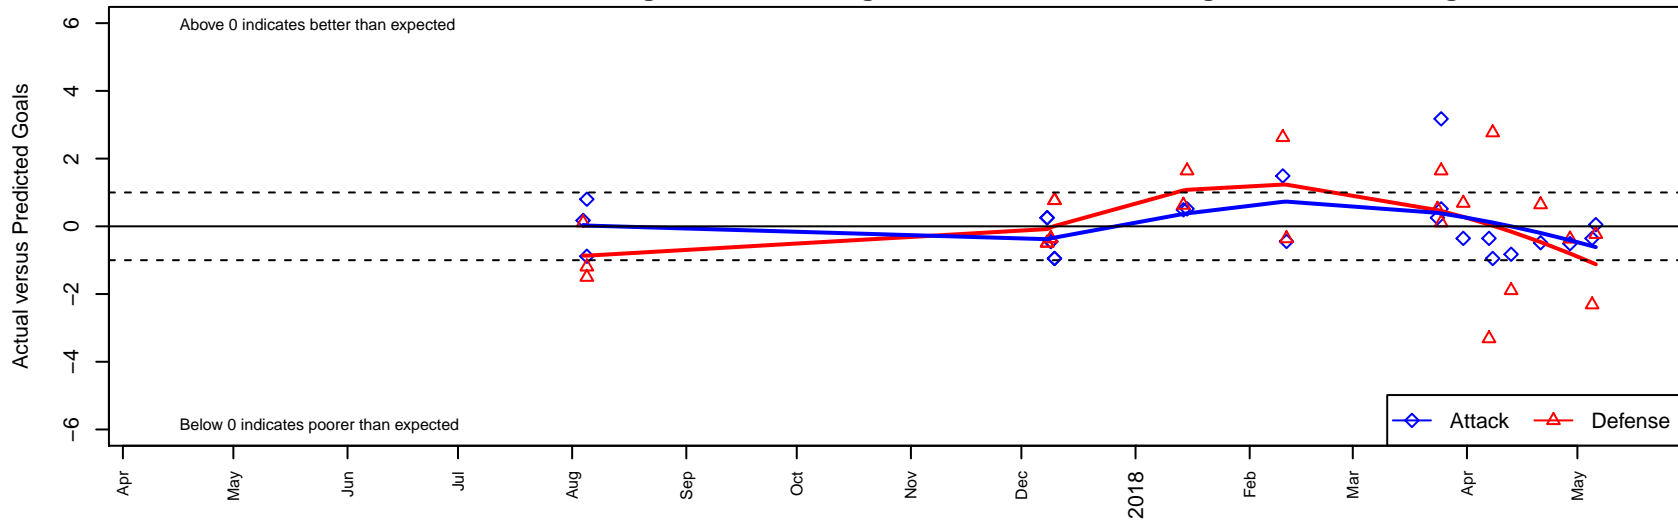

Three Rivers SC Black G02

Three Rivers SC
 Pasco, WA
 G02 total strength=1539
 attack=13.15 defense=12.79
 fall league = RCL G02 Div 1

alt names used:
 3-RIVERS 02 BLACK
 3-RIVERS 02 BLACK (WA)
 3RSC G02 RCL Black
 3RSC G02 RCL Black

Venues played:
 2017 WA Rush Cup GU16 Gold
 2017 RCL G02 Div 1
 2017 Timbers Winter Showcase 2002 FWRL U
 2017 WYS Championship G02

Three Rivers SC Black G02
 Dots are actual minus expected GF (blue circles) and GA (red triangles).
 Blue line is smoothed change in attack strength. Red is smoothed change in defense strength.

**attack and defense variance (black dot)
relative to other teams
and top 10 in region**

**attack and defense rating
relative to others at age
and all opponents in last 13 months**

Performance relative to 13 month average